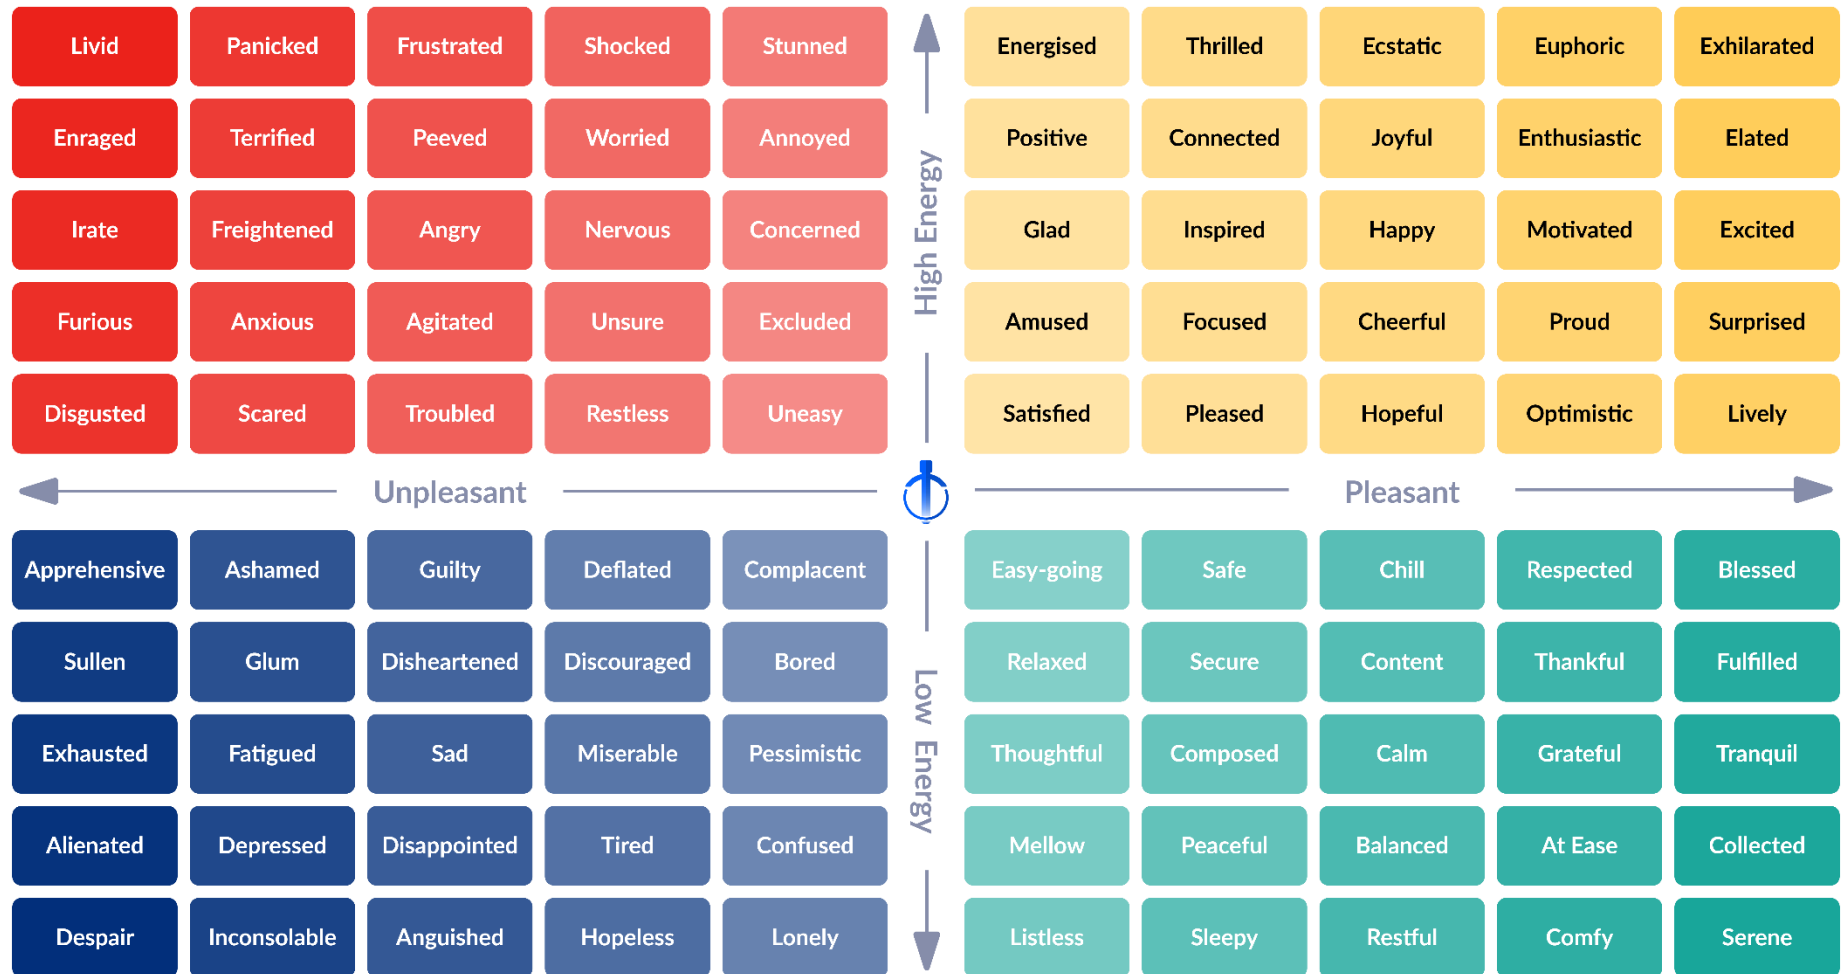

LynchPyn Mood Meter

1. RULER, center for Emotional Intelligence

2. Posner, Jonathan et al. "The circumplex model of affect: an integrative approach to affective neuroscience, cognitive development, and psychopathology." *Development and psychopathology* vol. 17,3 (2005): 715-34. doi:10.1017/S0954579405050340